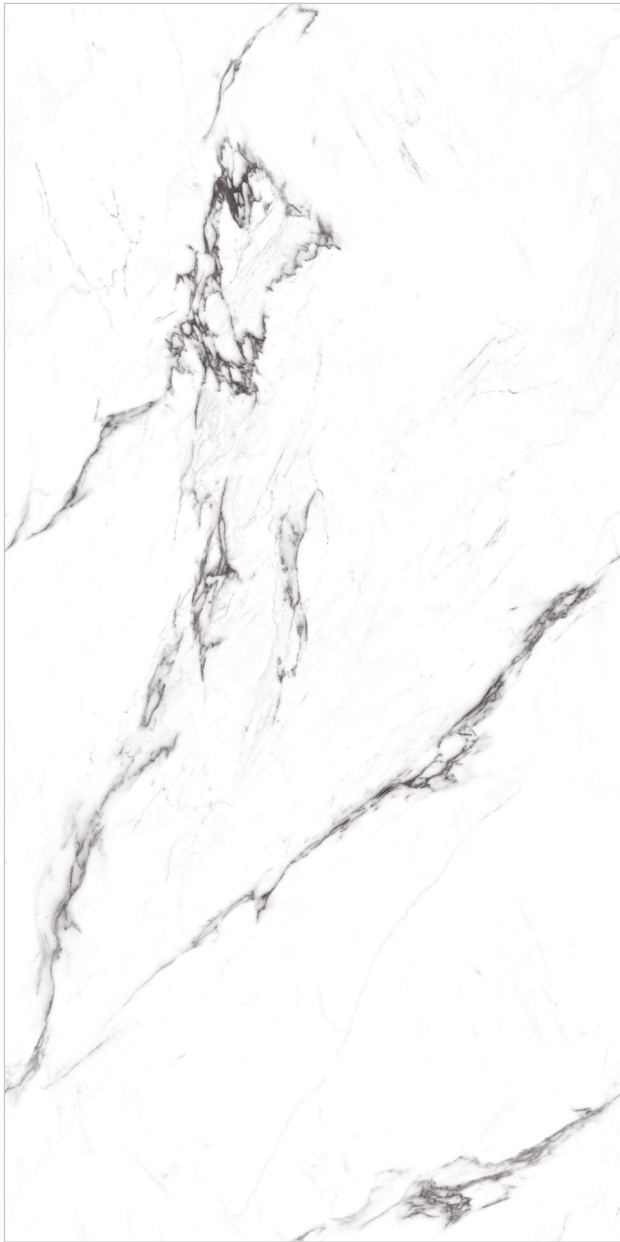

www.pengvinceramics.com

Carmella Smoke

Enhance
Your Home,
Effortless Style

**Caterina
Black**

600x
1200mm | **MATT**
SURFACE | **03**
Random

Caterina Black

Enhance
Your Home,
Effortless Style

MATT
COLLECTION