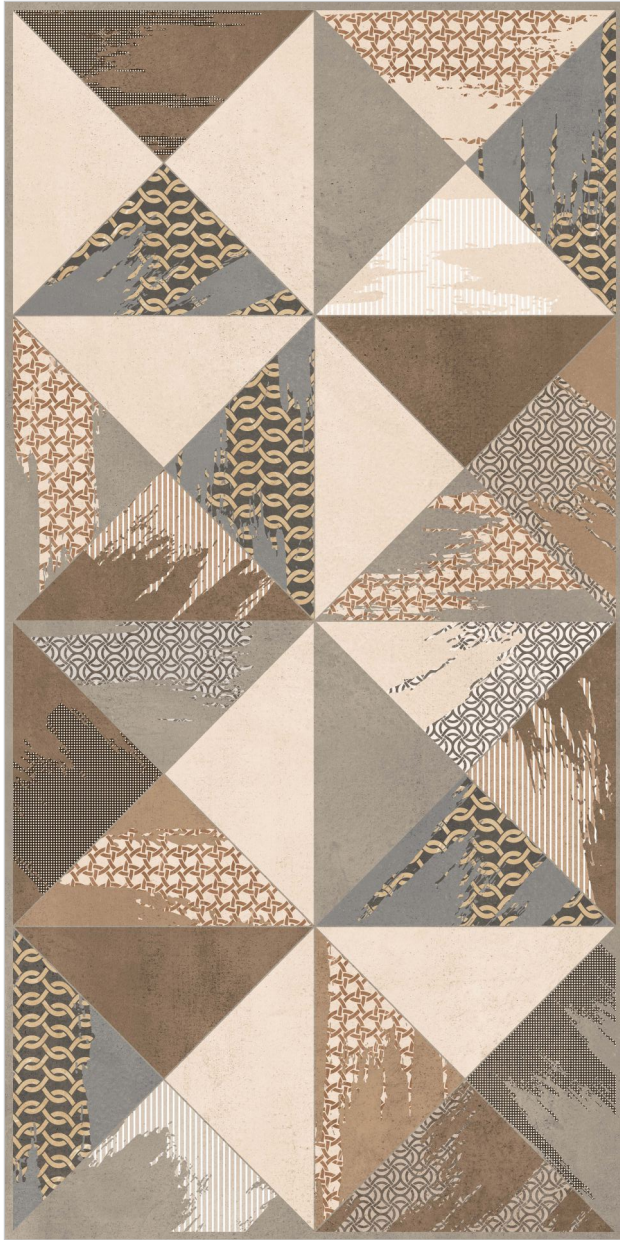

Dynamik Brown

Enhance
Your Home,
Effortless Style

Ebano Grey

600x
1200mm | MATT
SURFACE | 04
Random

Ebano Grey

Enhance
Your Home,
Effortless Style

600x
1200mm | MATT
SURFACE

Epox Resin