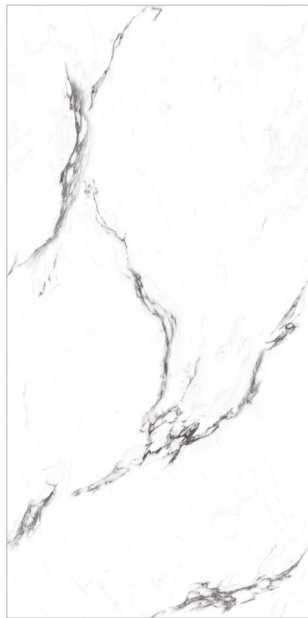

www.pengvinceramics.com

Carmella Smoke

Enhance
Your Home,
Effortless Style

**Caterina
Black**

600x
1200mm | **MATT**
SURFACE | **03**
Random

Caterina Black

Enhance
Your Home,
Effortless Style

MATT
COLLECTION