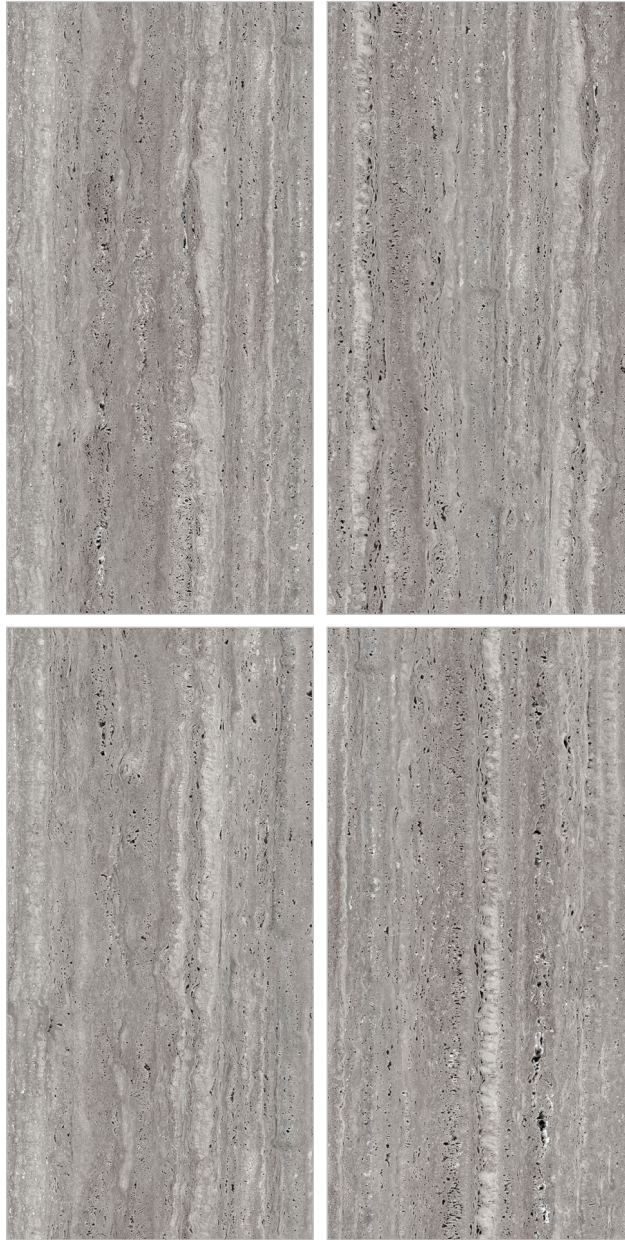

Enhance
Your Home,
Effortless Style

Troy Ivory

600x
1200mm

MATT
SURFACE

04
Random

Troy Ivory

Enhance
Your Home,
Effortless Style

MATT
COLLECTION