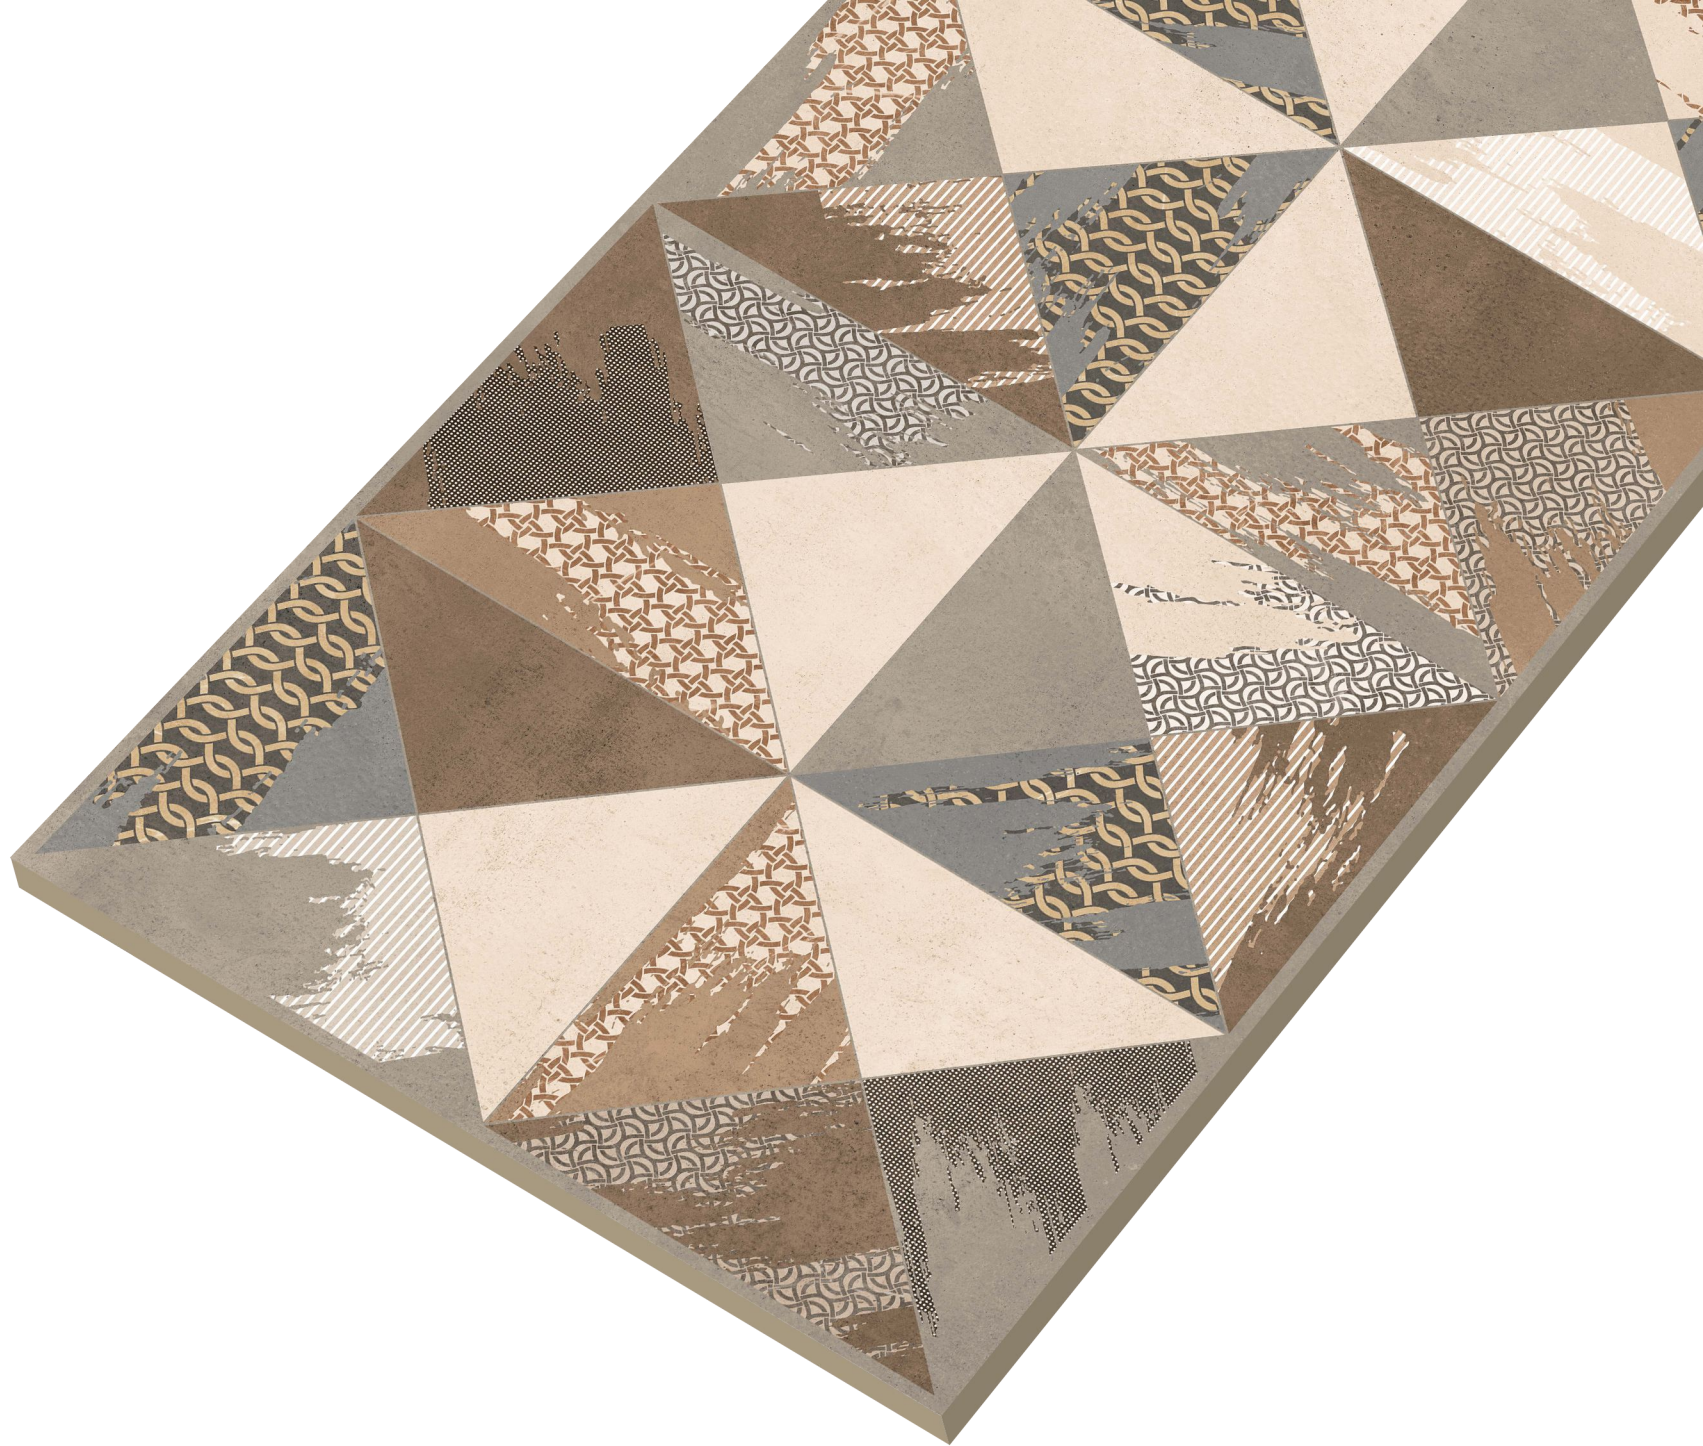

MATT
COLLECTION

Dynamik
Brown

600x
1200mm | MATT
SURFACE

www.pengvinceramics.com