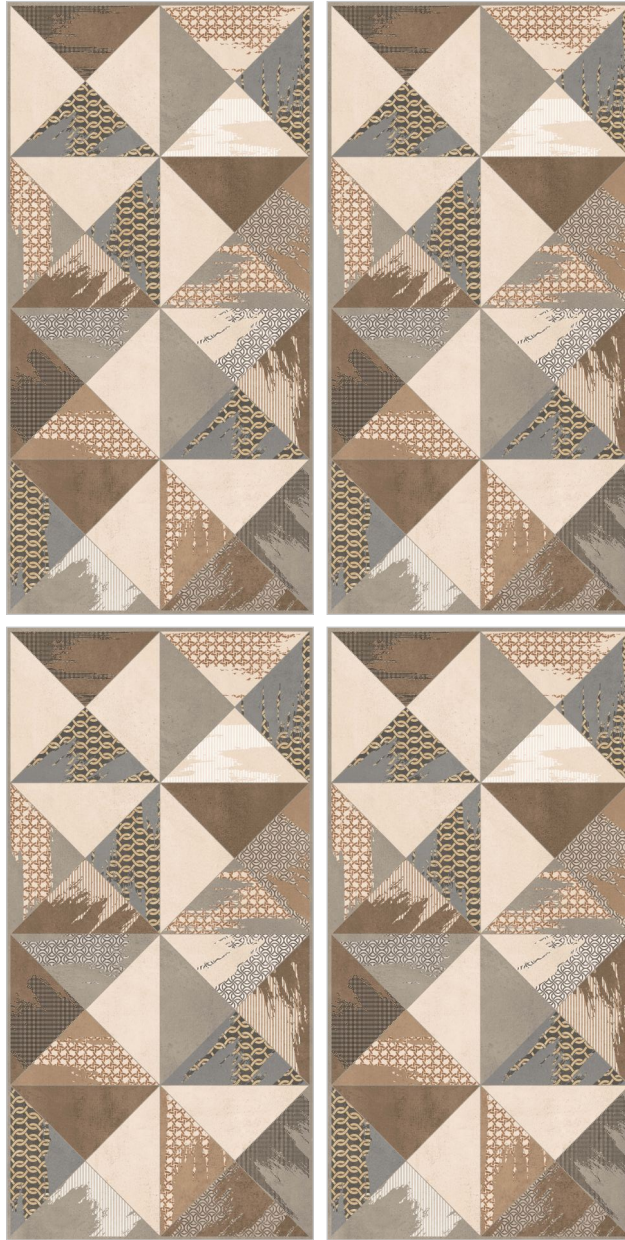

Dynamik Brown

Enhance
Your Home,
Effortless Style

Ebano Grey

600x
1200mm | MATT
SURFACE | 04
Random

Ebano Grey

Enhance
Your Home,
Effortless Style

600x
1200mm | MATT
SURFACE

Epox Resin